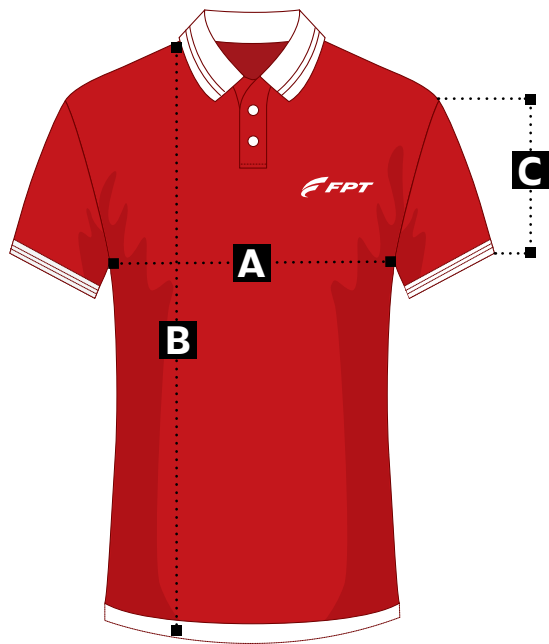

# MEN'S RED POLO SHIRT

	XS	S	M	L	XL
A	50	52	54	56	58
B	70	72	74	76	78
C	21,5	22,5	23,5	24	24,5