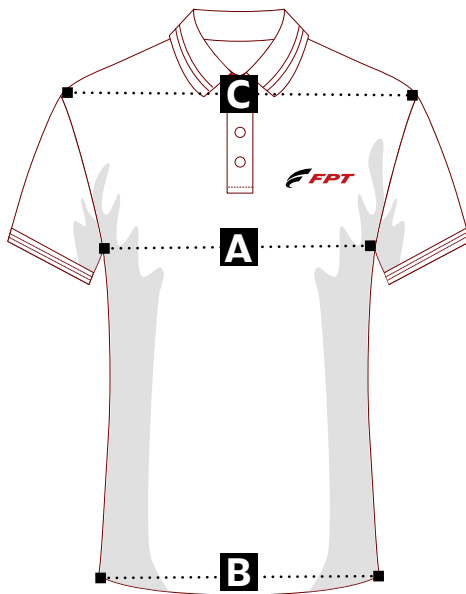

MEN'S WHITE SHORT-SLEEVED POLO SHIRT

	S	M	L	XL	XXL
A	50	52	54	55	56
B	50	52	54	55	56
C	41	43	45	47	49